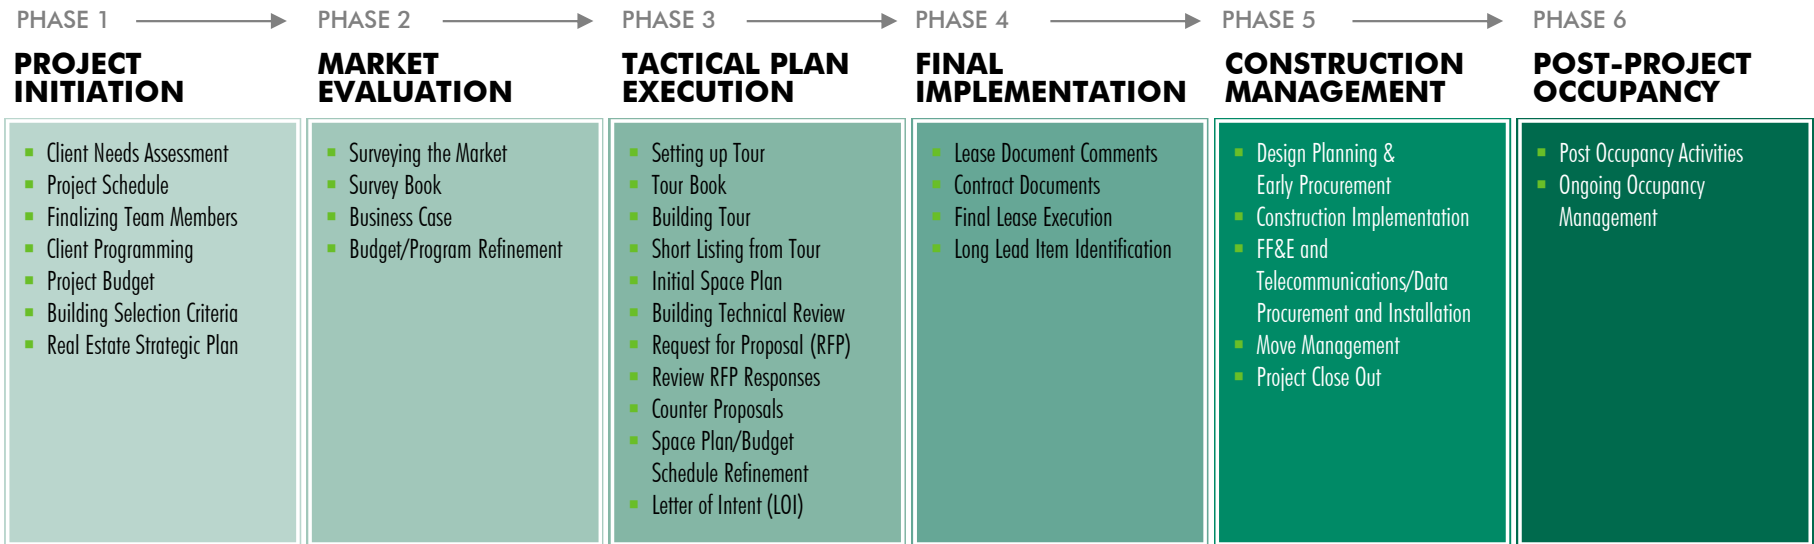

Office or Industrial Space Acquisition Process

DELIVERABLES

1 – 2 MONTHS

1 MONTH

3 – 5 MONTHS

2 MONTHS

Ongoing initially,
2-3 months from
lease execution

ONGOING